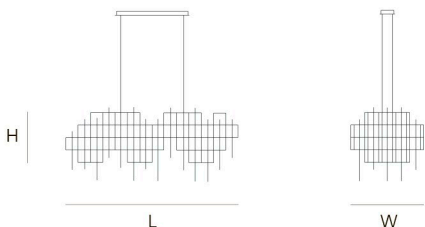

DIMENSIONS

L	50 cm	19,7 inch
H	50 cm	19,7 inch
W	50 cm	19,7 inch

CANOPY

L	25 cm	9,8 inch
H	6 cm	2,4 inch
W	25 cm	9,8 inch

CABLE LENGTH

Up to 200 cm 78,7 inch

LIGHTSOURCE

103x led, 12V/0.6W,
2800K, 3090 LM

DIMENSIONS

L	70 cm	27,6 inch
H	70 cm	27,6 inch
W	50 cm	19,7 inch

CANOPY

L	35 cm	13,8 inch
H	5 cm	2,0 inch
W	35 cm	13,8 inch

CABLE LENGTH

Up to 200 cm 78,7 inch

LIGHTSOURCE

144x led, 12V/0.6W,
2800K, 4320 LM

OPTIONAL 2400K.

PARKES 140 by Jan Pauwels

All views of the Parkes are different. A-symmetrical but in balance. Modular placed LED circuit boards and tiny metal rods are the only two basic elements of this light fixture. They give the lamp its structure and shape.

DIMENSIONS

L	140 cm	55,1 inch
H	40 cm	15,7 inch
W	50 cm	19,7 inch

CANOPY

L	66 cm	26,0 inch
H	6,5 cm	2,6 inch
W	33,5 cm	13,2 inch

CABLE LENGTH

Up to 200 cm 78,7 inch

LIGHTSOURCE

288x led, 12V/0.6W,
2800K, 8640 LM