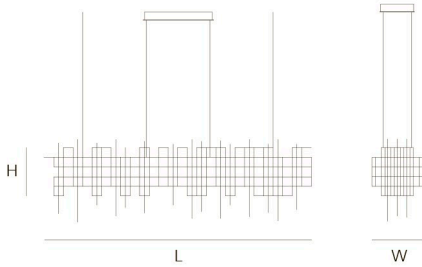

DIMENSIONS

L	200 cm	78,7 inch
H	50 cm	19,7 inch
W	50 cm	19,7 inch

CANOPY

L	66 cm	26,0 inch
H	6,5 cm	2,6 inch
W	33,5 cm	13,2 inch

CABLE LENGTH

Up to 200 cm 78,7 inch

LIGHTSOURCE

41 1x led, 12V/0.6W,
2800K, 12.330 LM

6 13 210x60x65cm

FINISH

Nickel
Brass
Black Brass

TYPE.NR

● 11-8484-1
● 11-8484-2
● 11-8484-4

STANDARD Black canopy with cover plate in matching colour of the fixture. Leading and trailing edge dimmable. Nickel, natural brass or blackened natural brass. Brass will turn darker in time and can show stains.

OPTIONAL 2400K.

PARKES 280 by Jan Pauwels

All views of the Parkes are different. A-symmetrical but in balance. Modular placed LED circuit boards and tiny metal rods are the only two basic elements of this light fixture. They give the lamp its structure and shape.

DIMENSIONS

L	280 cm	110,2 inch
H	50 cm	19,7 inch
W	50 cm	19,7 inch

CANOPY

L	66 cm	26,0 inch
H	5 cm	2,0 inch
W	33 cm	13,0 inch

CABLE LENGTH

Up to 200 cm 78,7 inch

LIGHTSOURCE

575x led, 12V/0.6W,
2800K, 17250 LM