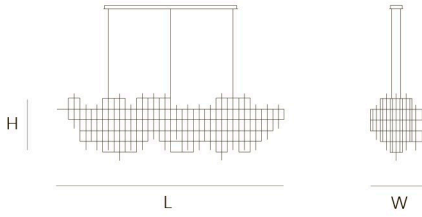

OPTIONAL 2400K.

PARKES 140 by Jan Pauwels

All views of the Parkes are different. A-symmetrical but in balance. Modular placed LED circuit boards and tiny metal rods are the only two basic elements of this light fixture. They give the lamp its structure and shape.

DIMENSIONS

L	140 cm	55,1 inch
H	40 cm	15,7 inch
W	50 cm	19,7 inch

CANOPY

L	66 cm	26,0 inch
H	6,5 cm	2,6 inch
W	33,5 cm	13,2 inch

CABLE LENGTH

Up to 200 cm 78,7 inch

LIGHTSOURCE

288x led, 12V/0.6W,
2800K, 8640 LM

5 12 150x60x65cm

FINISH

Nickel
Brass
Black Brass

TYPE.NR

● 11-8483-1
● 11-8483-2
● 11-8483-4

STANDARD Black canopy with cover plate in matching colour of the fixture. Leading and trailing edge dimmable. Nickel, natural brass or blackened natural brass. Brass will turn darker in time and can show stains.

OPTIONAL 2400K.

PARKES 200 by Jan Pauwels

All views of the Parkes are different. A-symmetrical but in balance. Modular placed LED circuit boards and tiny metal rods are the only two basic elements of this light fixture. They give the lamp its structure and shape.