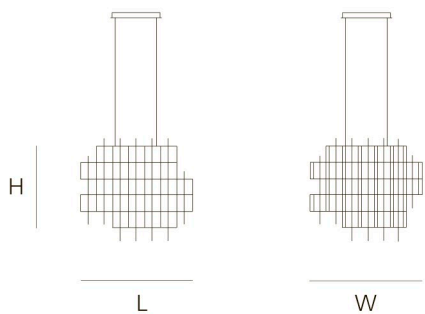

DIMENSIONS

L	50 cm	19,7 inch
H	50 cm	19,7 inch
W	50 cm	19,7 inch

CANOPY

L	25 cm	9,8 inch
H	6 cm	2,4 inch
W	25 cm	9,8 inch

CABLE LENGTH

Up to 200 cm 78,7 inch

LIGHTSOURCE

103x led, 12V/0.6W,
2800K, 3090 LM

4 10 60x60x65cm

FINISH

Nickel
Brass
Black Brass

TYPE.NR

● 11-8481-1
● 11-8481-2
● 11-8481-4

STANDARD Black canopy with cover plate in matching colour of the fixture. Leading and trailing edge dimmable. Nickel, natural brass or blackened natural brass. Brass will turn darker in time and can show stains.

DIMENSIONS

L	70 cm	27,6 inch
H	70 cm	27,6 inch
W	50 cm	19,7 inch

CANOPY

L	35 cm	13,8 inch
H	5 cm	2,0 inch
W	35 cm	13,8 inch

CABLE LENGTH

Up to 200 cm 78,7 inch

LIGHTSOURCE

144x led, 12V/0.6W,
2800K, 4320 LM

DIMENSIONS

L	140 cm	55,1 inch
H	40 cm	15,7 inch
W	50 cm	19,7 inch

CANOPY

L	66 cm	26,0 inch
H	6,5 cm	2,6 inch
W	33,5 cm	13,2 inch

CABLE LENGTH

Up to 200 cm 78,7 inch

LIGHTSOURCE

288x led, 12V/0.6W,
2800K, 8640 LM