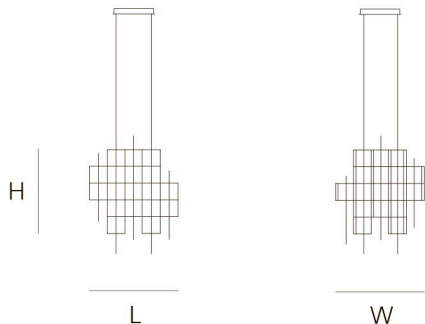

PARKES 50 by Jan Pauwels

All views of the Parkes are different. A-symmetrical but in balance. Modular placed LED circuit boards and tiny metal rods are the only two basic elements of this light fixture. They give the lamp its structure and shape.

DIMENSIONS

L	50 cm	19,7 inch
H	50 cm	19,7 inch
W	50 cm	19,7 inch

CANOPY

L	25 cm	9,8 inch
H	6 cm	2,4 inch
W	25 cm	9,8 inch

CABLE LENGTH

Up to 200 cm 78,7 inch

LIGHTSOURCE

103x led, 12V/0.6W,
2800K, 3090 LM

DIMENSIONS

L	70 cm	27,6 inch
H	70 cm	27,6 inch
W	50 cm	19,7 inch

CANOPY

L	35 cm	13,8 inch
H	5 cm	2,0 inch
W	35 cm	13,8 inch

CABLE LENGTH

Up to 200 cm 78,7 inch

LIGHTSOURCE

144x led, 12V/0.6W,
2800K, 4320 LM

DIMENSIONS

L	140 cm	55,1 inch
H	40 cm	15,7 inch
W	50 cm	19,7 inch

CANOPY

L	66 cm	26,0 inch
H	6,5 cm	2,6 inch
W	33,5 cm	13,2 inch

CABLE LENGTH

Up to 200 cm 78,7 inch

LIGHTSOURCE

288x led, 12V/0.6W,
2800K, 8640 LM